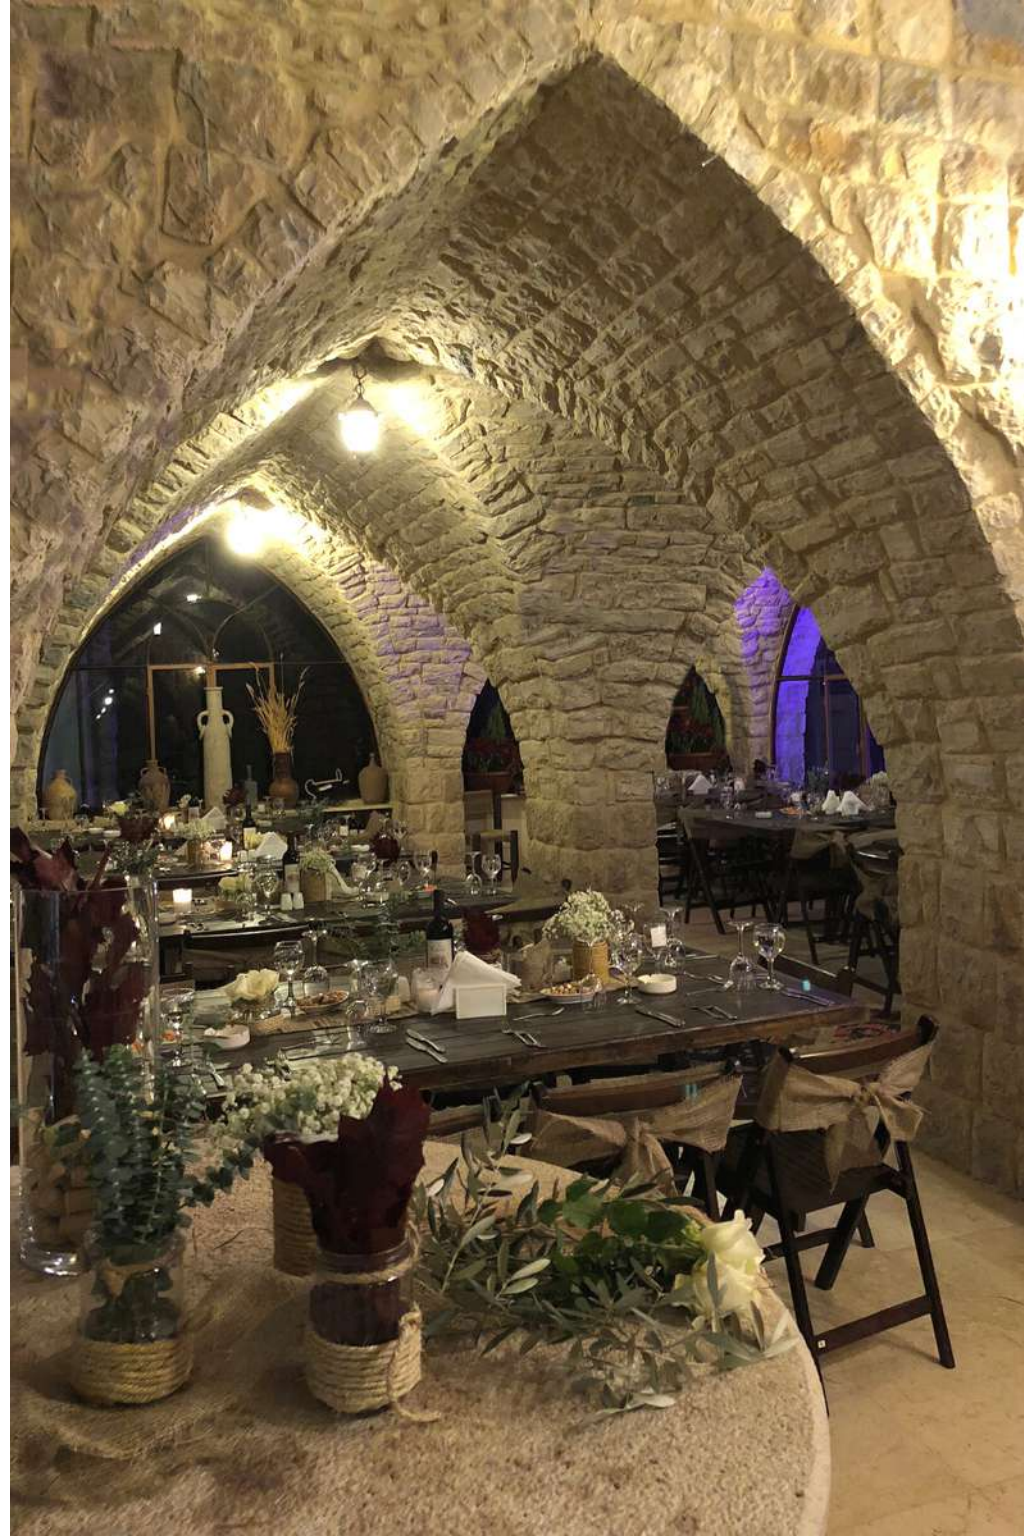

Capacity:

Up to 80 seated guests

LA MAISON DU CHÂTEAU

Our adjacent charming and traditional Lebanese house has been lovingly converted into a bridal suite, overseeing the outdoor venue. We reserve it for the bride and groom to spend the night there after all the festivities!